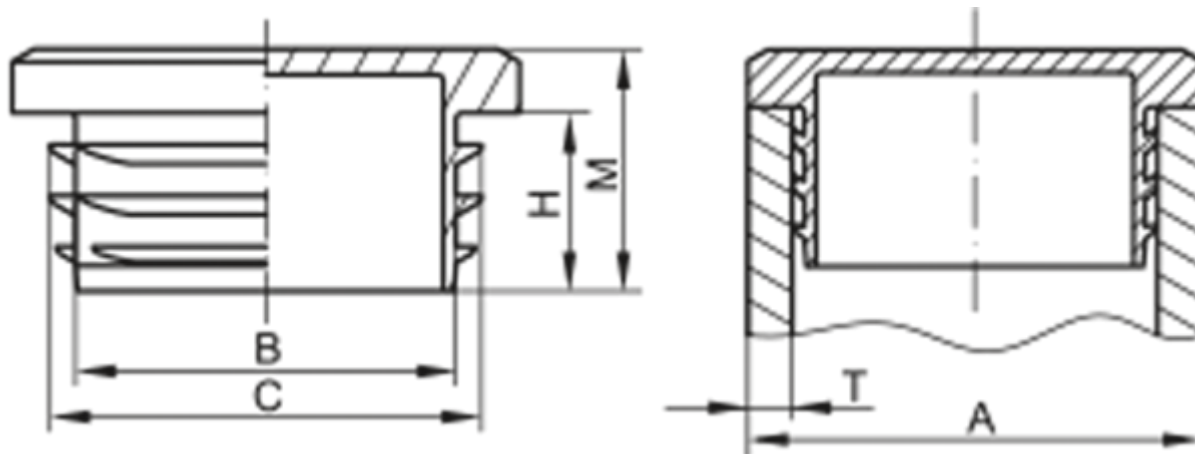

Article number: 59GPN260Q1818152

Description: KLEE Square plugs GPN 260 - 18x18 (Wall thickness 1,5-2)

Measures

A = 18x18

B = 13

C = 16

H = 11

M = 15